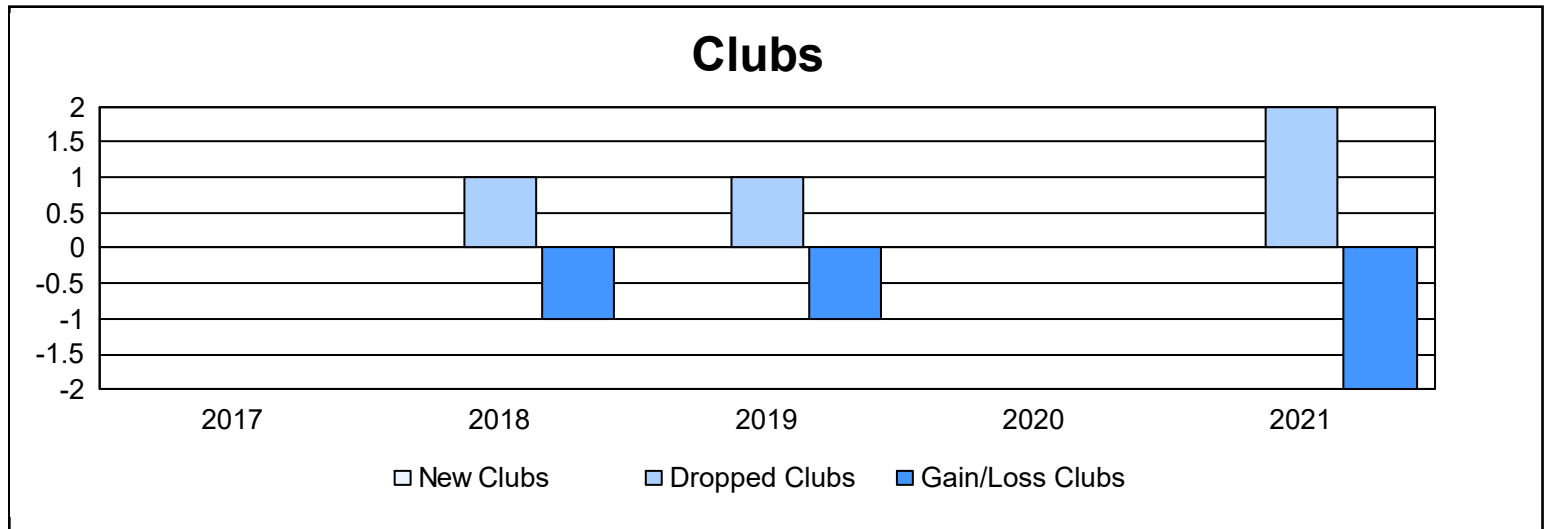

Year	New Clubs	Dropped Clubs	Gain/ Loss Clubs	New Members	Charter Members	Reinstate Members	Transfer Members	Total Member Added	Total Members Dropped	Gain/ Loss Members
2016-2017	0	0	0	117	0	19	7	143	175	-32
2017-2018	0	1	-1	91	0	4	1	96	143	-47
2018-2019	0	1	-1	101	4	9	3	117	153	-36
2019-2020	0	0	0	78	4	11	3	96	123	-27
2020-2021	0	2	-2	64	0	3	4	71	179	-108
<b>Average</b>	<b>0</b>	<b>1</b>	<b>-1</b>	<b>90</b>	<b>2</b>	<b>9</b>	<b>4</b>	<b>105</b>	<b>155</b>	<b>-50</b>

### Membership Composition June 2021 Cumulative