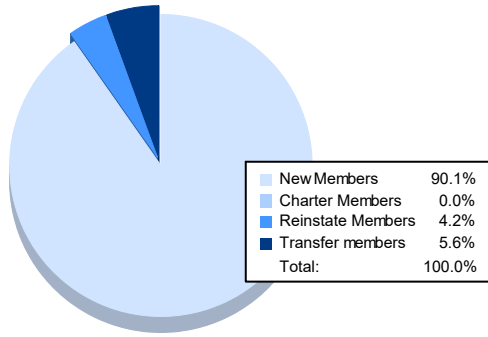

Year	New Clubs	Dropped Clubs	Gain/ Loss Clubs	New Members	Charter Members	Reinstate Members	Transfer Members	Total Member Added	Total Members Dropped	Gain/ Loss Members
2016-2017	0	0	0	117	0	19	7	143	175	-32
2017-2018	0	1	-1	91	0	4	1	96	143	-47
2018-2019	0	1	-1	101	4	9	3	117	153	-36
2019-2020	0	0	0	78	4	11	3	96	123	-27
2020-2021	0	2	-2	64	0	3	4	71	179	-108
<b>Average</b>	<b>0</b>	<b>1</b>	<b>-1</b>	<b>90</b>	<b>2</b>	<b>9</b>	<b>4</b>	<b>105</b>	<b>155</b>	<b>-50</b>

### Membership Composition June 2021 Cumulative