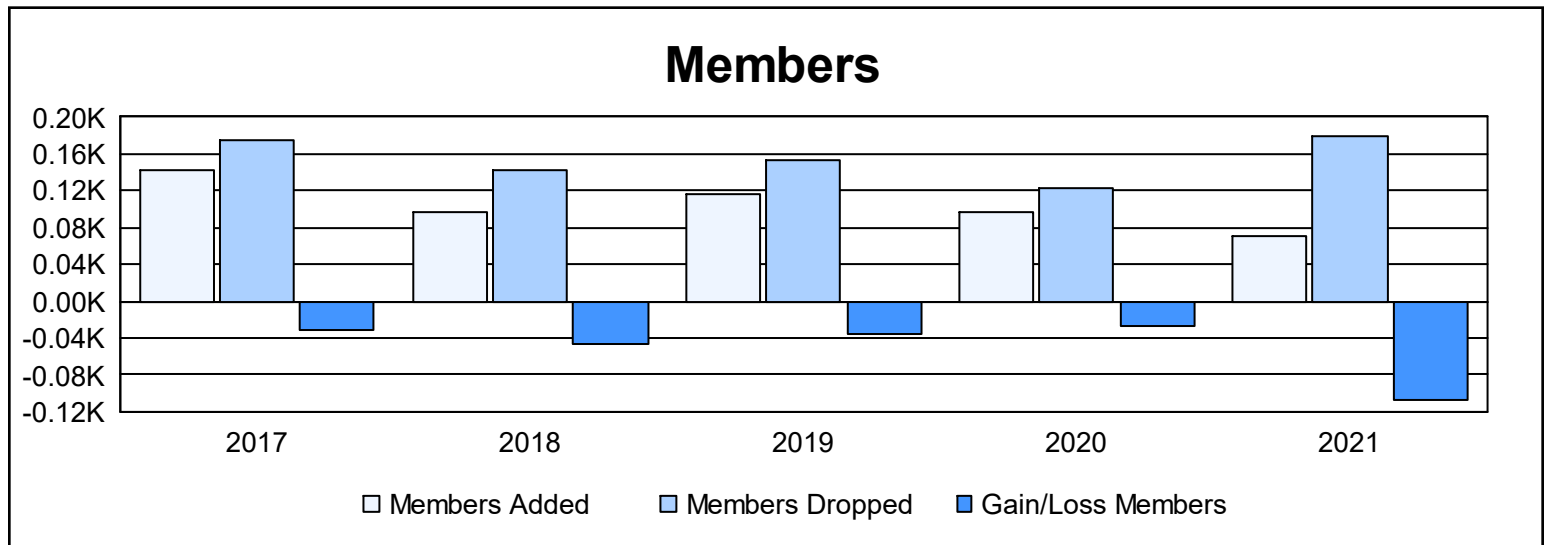

Year	New Clubs	Dropped Clubs	Gain/ Loss Clubs	New Members	Charter Members	Reinstate Members	Transfer Members	Total Member Added	Total Members Dropped	Gain/ Loss Members
2016-2017	0	0	0	117	0	19	7	143	175	-32
2017-2018	0	1	-1	91	0	4	1	96	143	-47
2018-2019	0	1	-1	101	4	9	3	117	153	-36
2019-2020	0	0	0	78	4	11	3	96	123	-27
2020-2021	0	2	-2	64	0	3	4	71	179	-108
<b>Average</b>	<b>0</b>	<b>1</b>	<b>-1</b>	<b>90</b>	<b>2</b>	<b>9</b>	<b>4</b>	<b>105</b>	<b>155</b>	<b>-50</b>

### Membership Composition June 2021 Cumulative